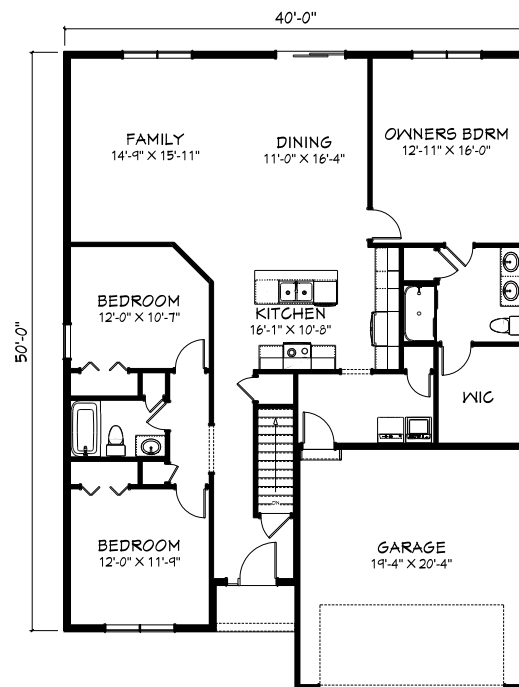

# the Blackwood

1,665 Square Feet

First Floor

 OutlookConstruction.com

*Homes may be shown with optional items including but not limited to: trim details, cabinetry, hatches, planter shelves, bookshelves, whirlpools, tray ceilings, window headers, entry and garage door styles, flooring, exterior colors, siding details, brick, stone, skylights, and/or fireplaces. Please contact Outlook Construction for current features and specifications. 9/2024*