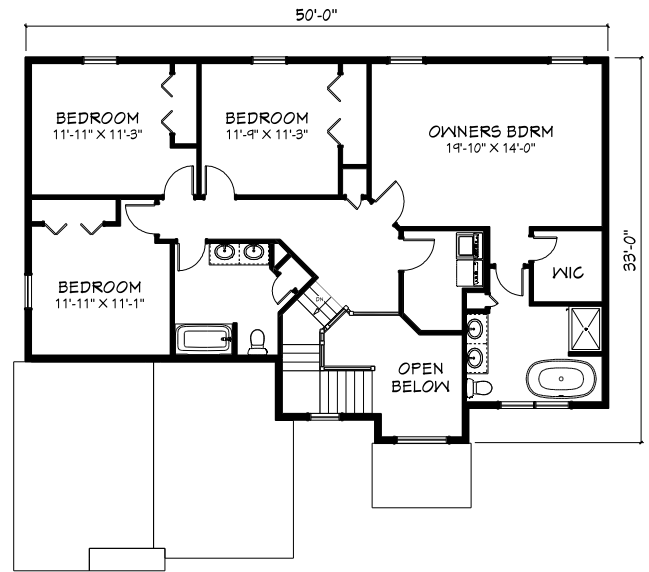

the WILLOW

2,590 Square Feet

First Floor

Second Floor

 OutlookConstruction.com

Homes may be shown with optional items including but not limited to: trim details, cabinetry, hatches, planter shelves, bookshelves, whirlpools, tray ceilings, window headers, entry and garage door styles, flooring, exterior colors, siding details, brick, stone, skylights, and/or fireplaces. Please contact Outlook Construction for current features and specifications. 9/2024