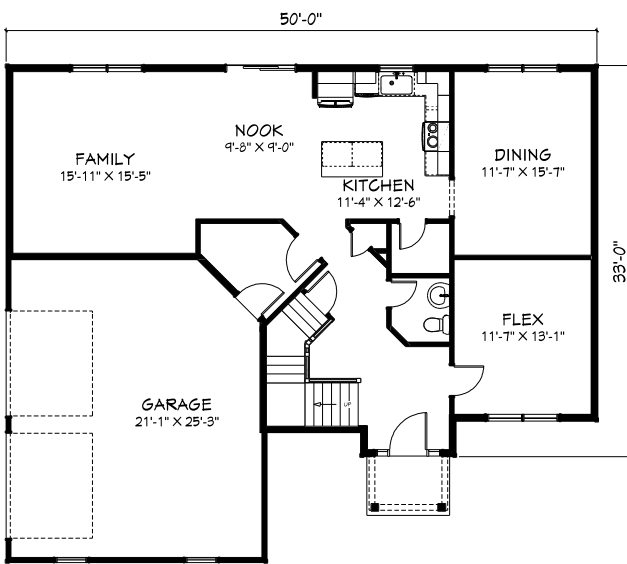

the WILLOW

2,590 Square Feet

First Floor

Second Floor

 OutlookConstruction.com

Homes may be shown with optional items including but not limited to: trim details, cabinetry, hatches, planter shelves, bookshelves, whirlpools, tray ceilings, window headers, entry and garage door styles, flooring, exterior colors, siding details, brick, stone, skylights, and/or fireplaces. Please contact Outlook Construction for current features and specifications. 9/2024